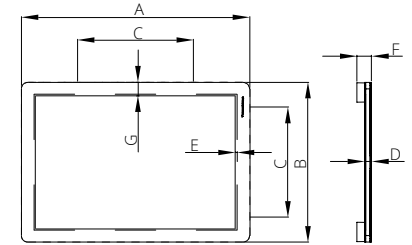

TECHNICAL SPECIFICATIONS

Colors
Black
or Silver

Low voltage
24 Volts

Brightness
3600 LUX (A4)

Up to 80 000 hours of use -
56 LEDs (A4)

DIMENSIONS (mm)